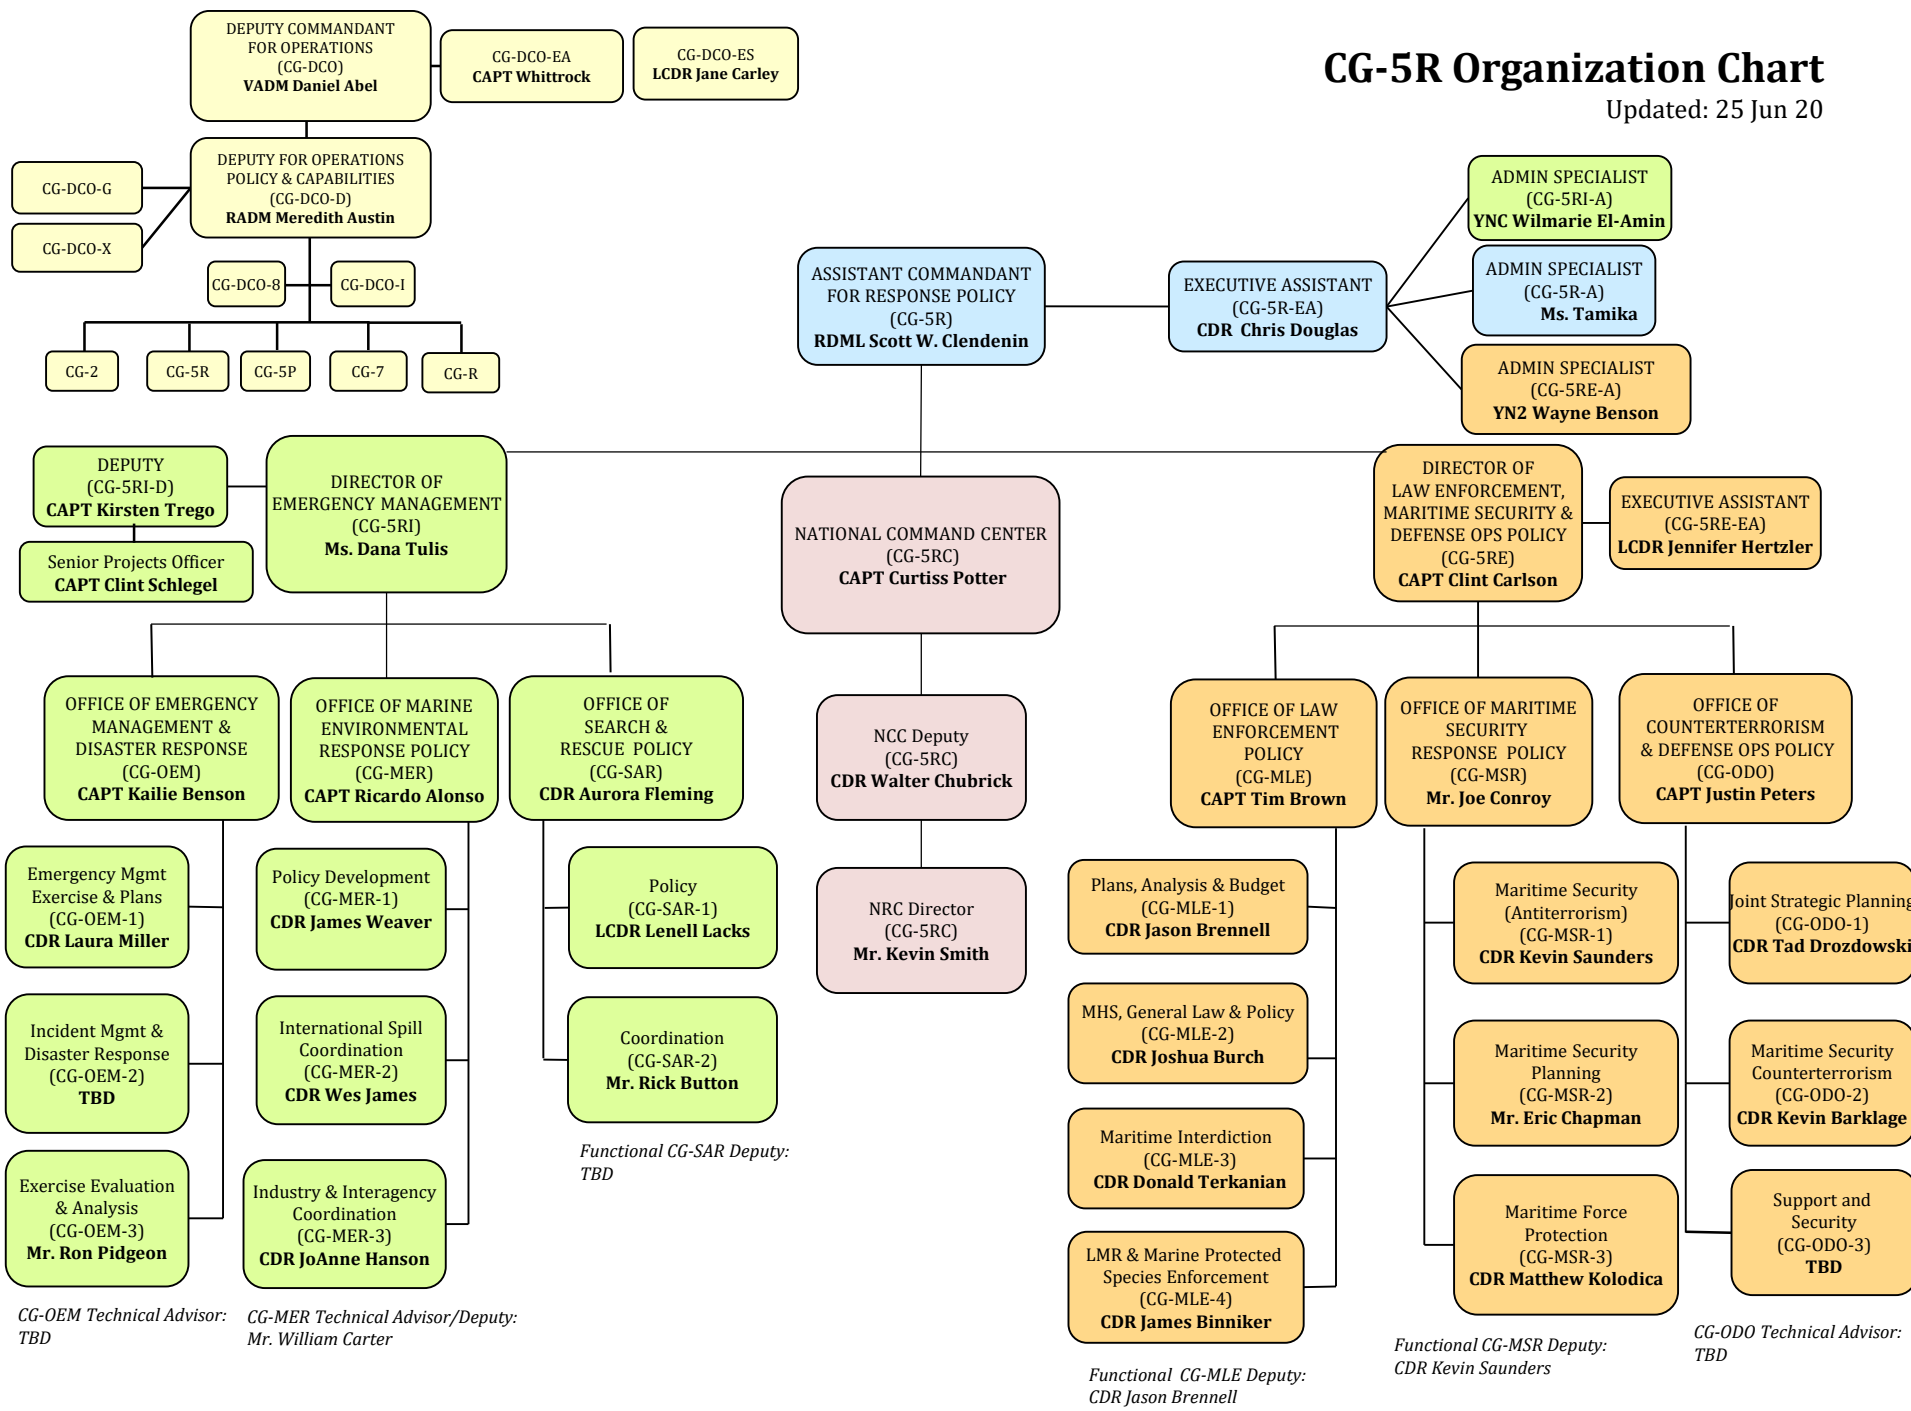

CG-5R Organization Chart

Updated: 25 Jun 20

CG-OEM Technical Advisor: TBD

CG-MER Technical Advisor/Deputy: Mr. William Carter

Functional CG-MLE Deputy: CDR Jason Brennell

Functional CG-MSR Deputy: CDR Kevin Saunders

CG-ODO Technical Advisor: TBD