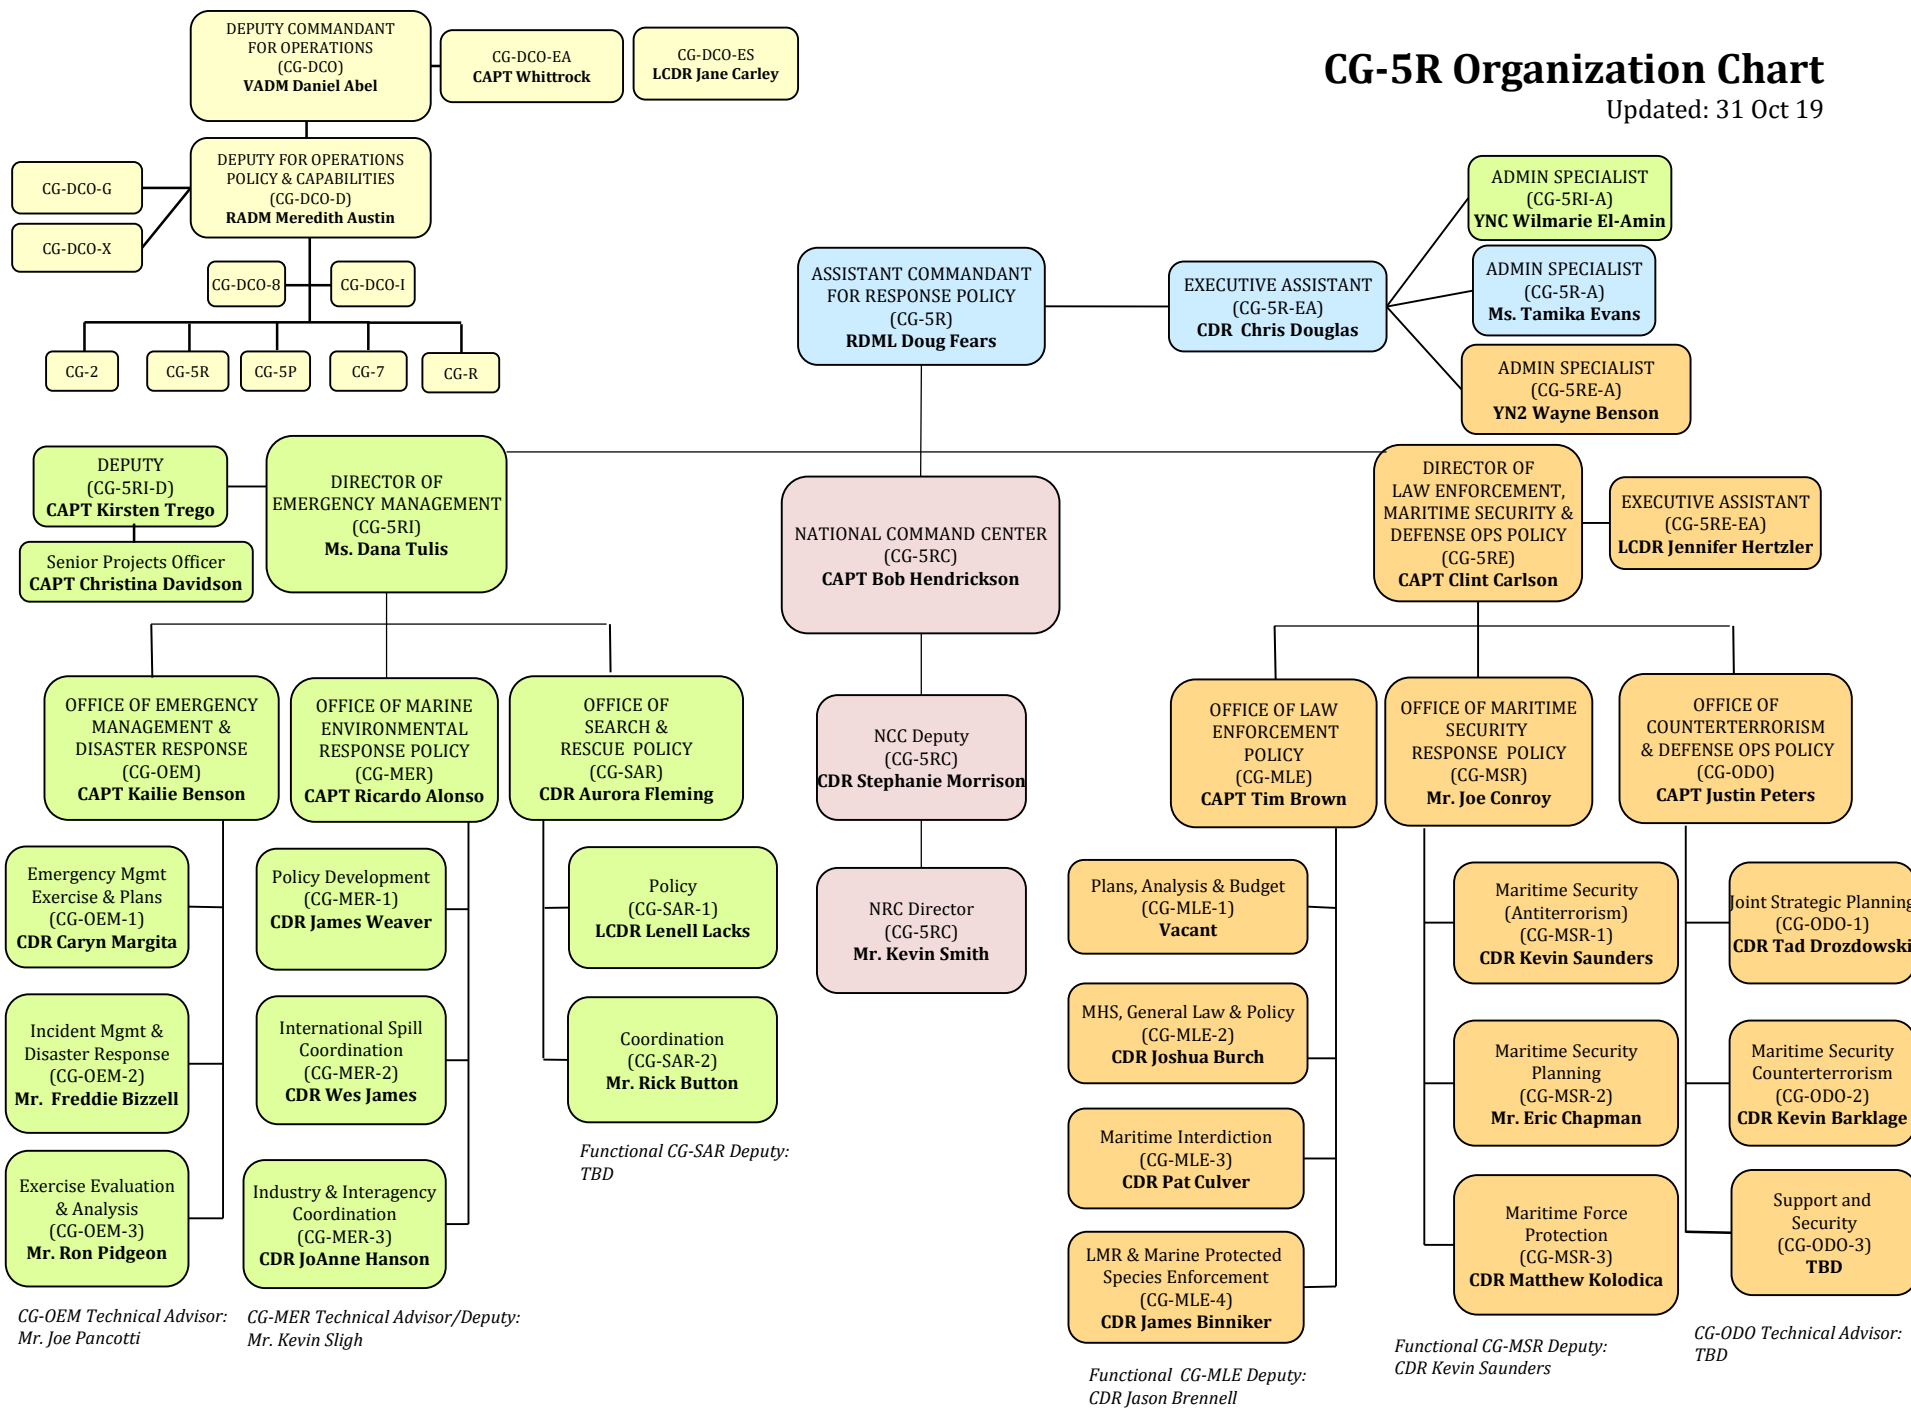

CG-5R Organization Chart

Updated: 31 Oct 19

CG-OEM Technical Advisor: Mr. Joe Pancotti
 CG-MER Technical Advisor/Deputy: Mr. Kevin Sligh

Functional CG-MLE Deputy: CDR Jason Brennell

Functional CG-MSR Deputy: CDR Kevin Saunders

CG-ODO Technical Advisor: TBD