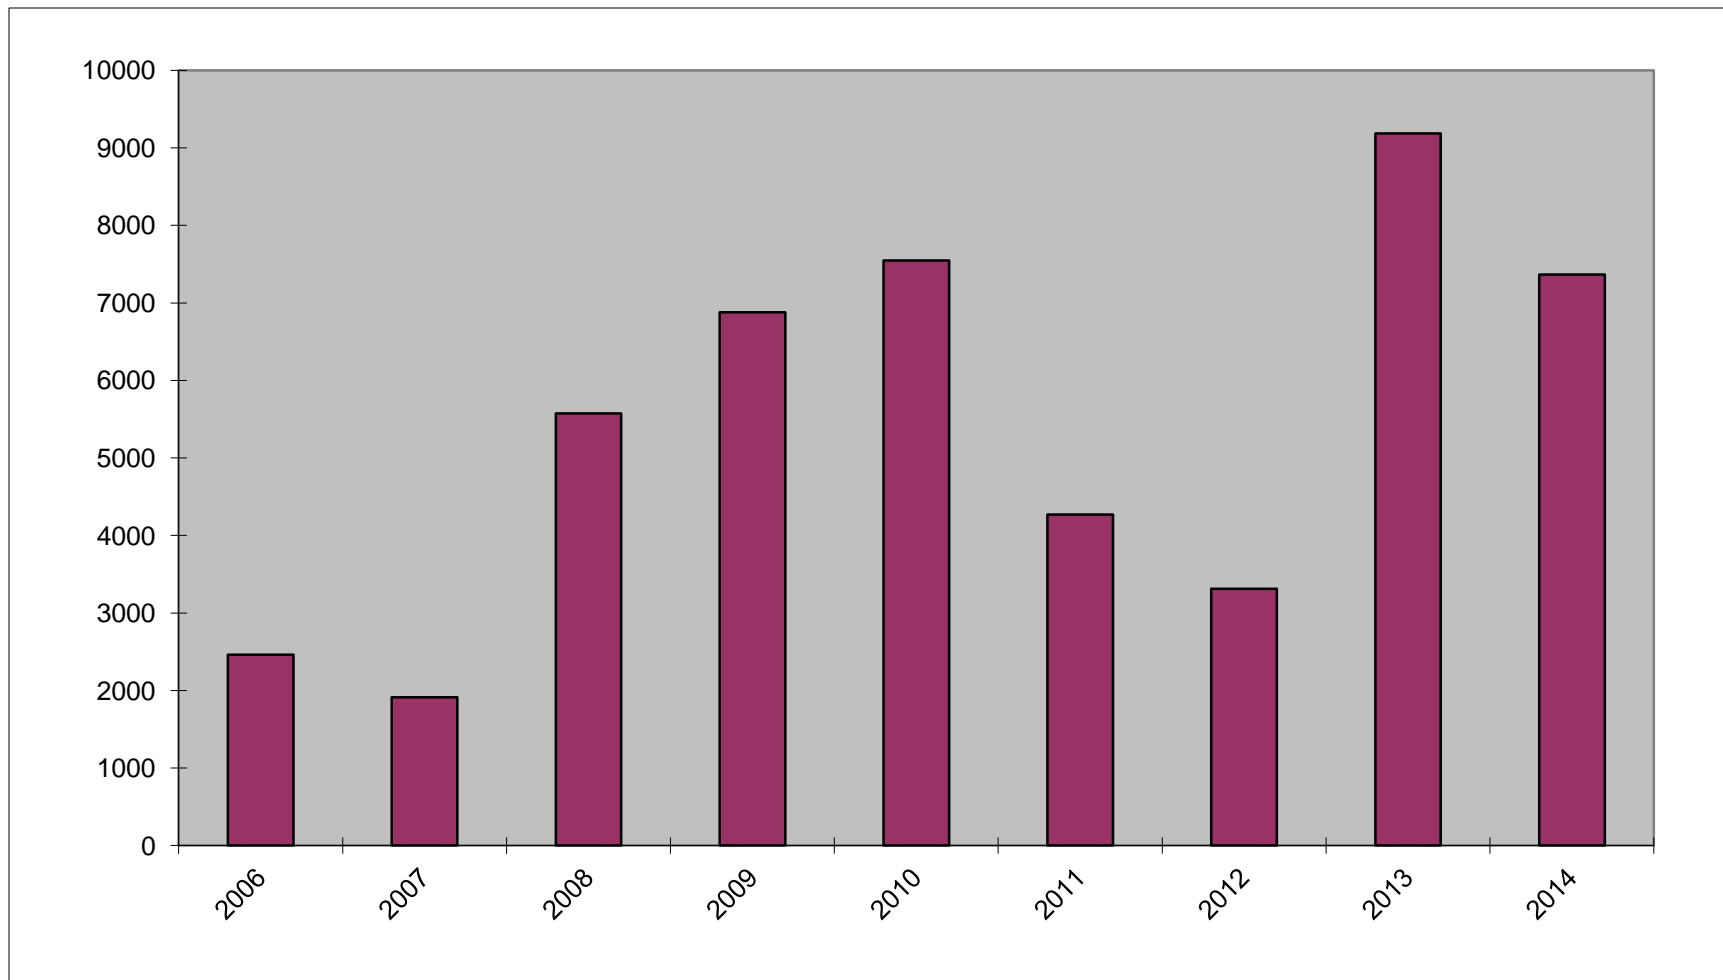

# Statistics – Beacons in IBRD by Beacon Type

---

ELT	EPIRB	PLB	Total
16,289	24,184	8,044	48,517

Counts as of 31 December 2014

# Statistics – New IBRD Registrations by Year

Counts as of 31 December 2014