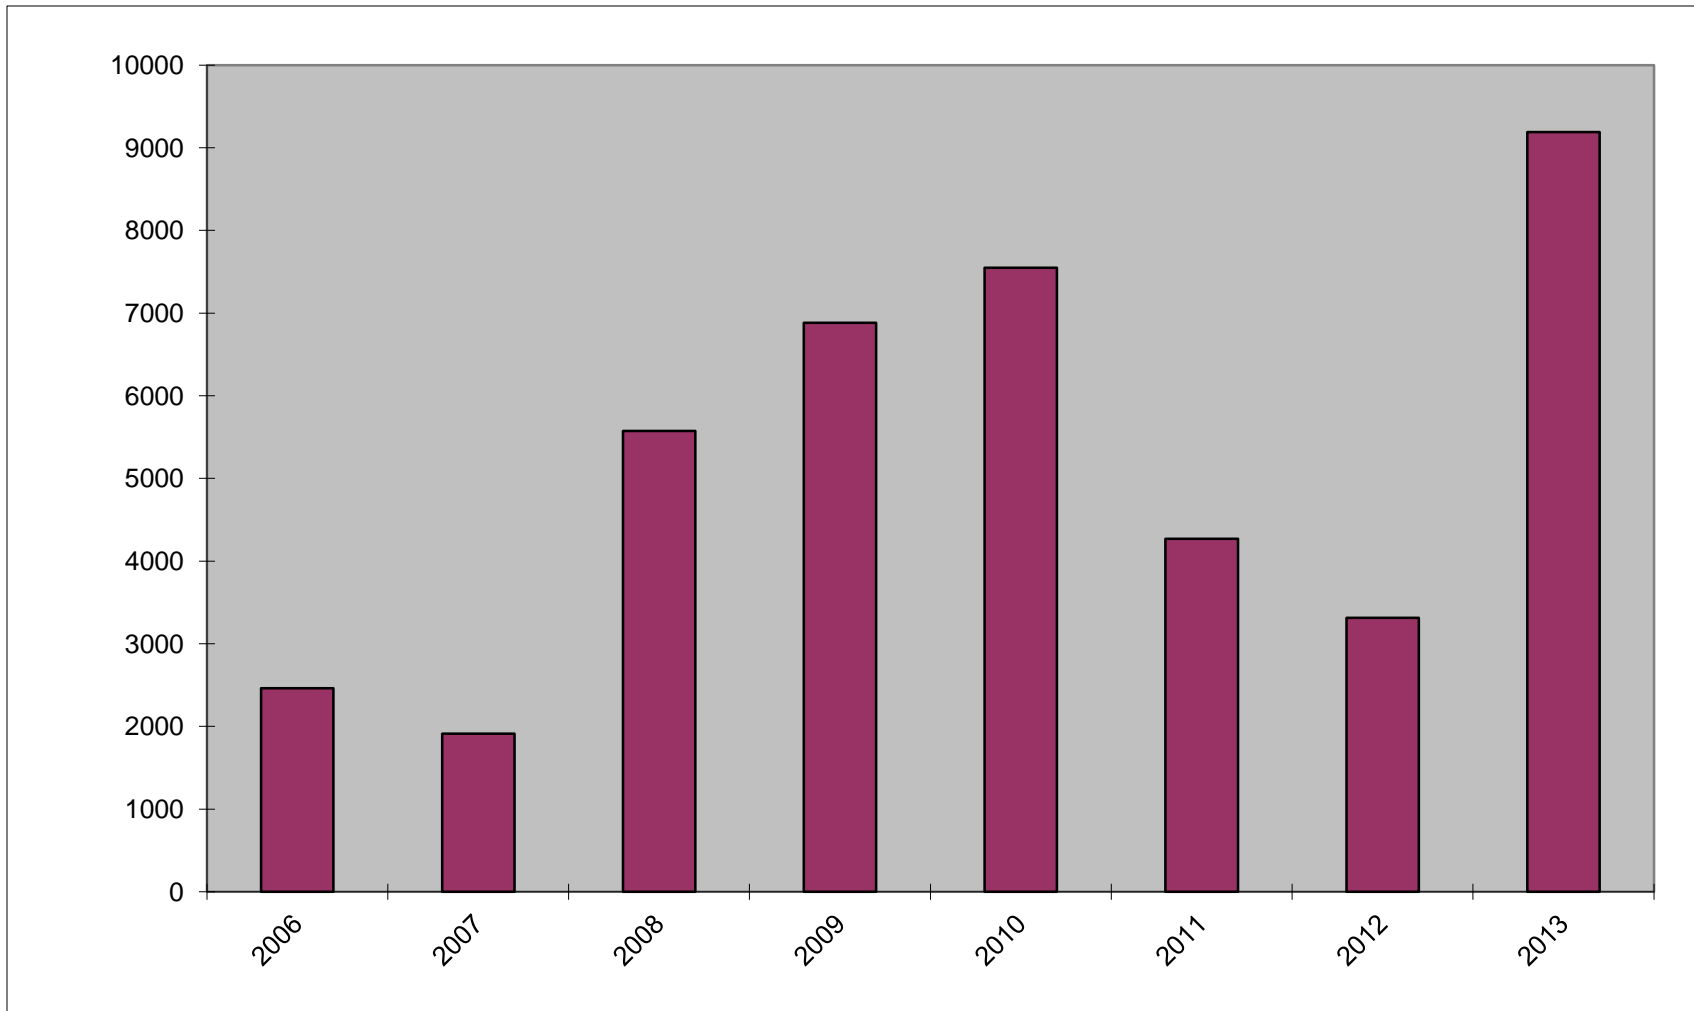

# Statistics – Beacons in IBRD by Beacon Type

ELT	EPIRB	PLB	Totals
14,125	20,350	6,676	41,151

Counts as of 31 December 2013

# Statistics – New IBRD Registrations by Year

Counts as of 31 December 2013